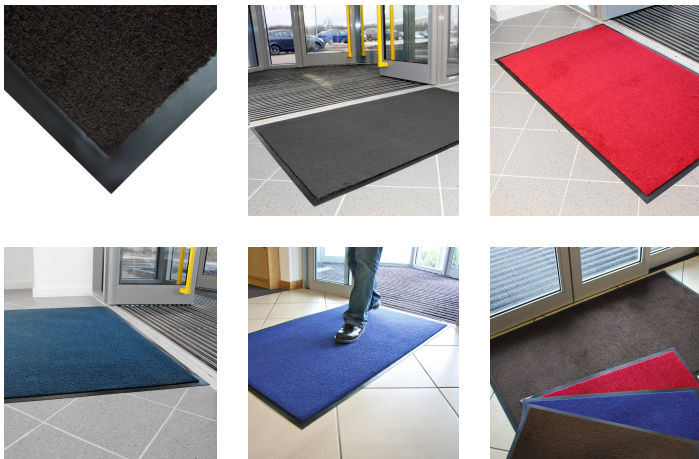

Entra-Plush

Plush carpet doormat with crush resistance

- Crush-resistant and quick-drying plush carpet surface.
- Ideal for wiping moisture from wet footwear.
- Carpet fibres effectively scrape and trap dirt at the point of entry.
- Slip and stain-resistant PVC backing keeps the mat in place.
- Ideal for commercial environments, such as offices.

Styles Available

Red

Grey

Brown

Blue

Parts

Part Number	Size	Colour	Weight (kg)
PP020001	0.6 m x 0.9 m	Blue	1.45
PP020002	0.9 m x 1.5 m	Blue	3.55
PP020003	1.2 m x 1.8 m	Blue	5.85
PP030001	0.6 m x 0.9 m	Red	1.45
PP030002	0.9 m x 1.5 m	Red	3.55
PP030003	1.2 m x 1.8 m	Red	5.85
PP050001	0.6 m x 0.9 m	Brown	1.45
PP050002	0.9 m x 1.5 m	Brown	3.55
PP050003	1.2 m x 1.8 m	Brown	5.85
PP060001	0.6 m x 0.9 m	Grey	1.45
PP060002	0.9 m x 1.5 m	Grey	3.55
PP060003	1.2 m x 1.8 m	Grey	5.85

Technical Specifications

Material	PP
Backing	PVC
Surface Finish	Cutpile
Product Height	7 mm +15% / -10%
Product Weight	2.59 kg / m ²
Pile Height	4 mm
Pile Yarn Composition	100% PP
Pile Weight	0.45 kg / m ²
Environmental Resistance	Suitable for indoor environments only
Typical Applications	Entrance areas
Installation Method	Loose lay
Cleaning Method	Vacuum top surface
COO (Country of Origin)	NL