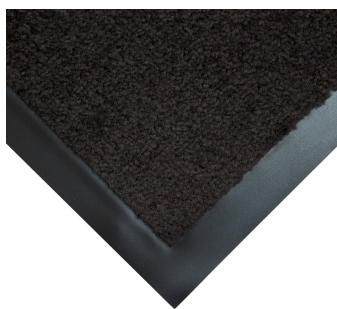

Entra-Plush

Plush carpet doormat with crush resistance

- Crush-resistant and quick-drying plush carpet surface.
- Ideal for wiping moisture from wet footwear.
- Carpet fibres effectively scrape and trap dirt at the point of entry.
- Slip and stain-resistant PVC backing keeps the mat in place.
- Ideal for commercial environments, such as offices.

Styles Available

Red

Grey

Brown

Blue

Parts

Part Number	Size	Colour	Weight (kg)
PP020001	0.6 m x 0.9 m	Blue	1.45
PP020002	0.9 m x 1.5 m	Blue	3.55
PP020003	1.2 m x 1.8 m	Blue	5.85
PP030001	0.6 m x 0.9 m	Red	1.45
PP030002	0.9 m x 1.5 m	Red	3.55
PP030003	1.2 m x 1.8 m	Red	5.85
PP050001	0.6 m x 0.9 m	Brown	1.45
PP050002	0.9 m x 1.5 m	Brown	3.55
PP050003	1.2 m x 1.8 m	Brown	5.85
PP060001	0.6 m x 0.9 m	Grey	1.45
PP060002	0.9 m x 1.5 m	Grey	3.55
PP060003	1.2 m x 1.8 m	Grey	5.85

Technical Specifications

Material	PP
Backing	PVC
Surface Finish	Cutpile
Product Height	7 mm +15% / -10%
Product Weight	2.59 kg / m ²
Pile Height	4 mm
Pile Yarn Composition	100% PP
Pile Weight	0.45 kg / m ²
Environmental Resistance	Suitable for indoor environments only
Typical Applications	Entrance areas
Installation Method	Loose lay
Cleaning Method	Vacuum top surface
COO (Country of Origin)	NL