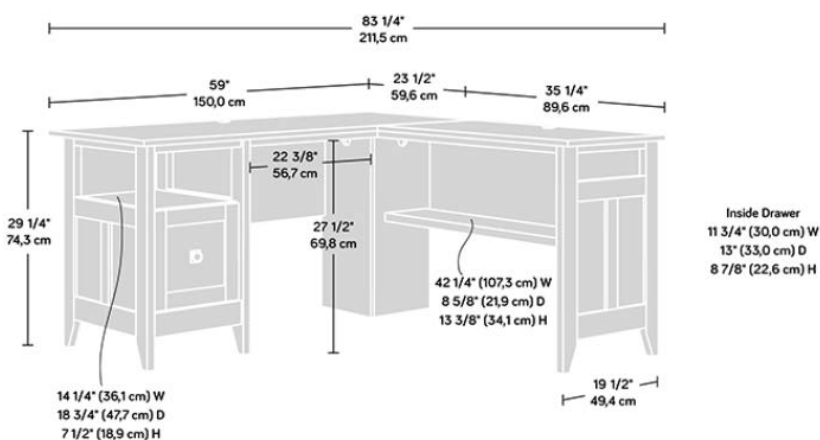

HOME STUDY L-SHAPED DESK

PRODUCT SHEET FURNITURE

- Home office L-shaped executive desk
- Dover Oak finish with slate coloured desktop / return
- Large desktop and return provides a generous working area
- Fully extending filing drawer, (letter size)
- Cable ports and “pass through” openings for discreet cable management
- Lower book shelf for additional storage

Width (desktop)	150 cm
Width (diagonal)	211.5 cm
Depth (desktop)	59.9 cm
Depth (overall inc. return)	149 cm
Height	74.3 cm
Carton Height	11.1 cm
Carton Width	161.9 cm
Carton Depth	61 cm
Box Volume	0.11 cbm
Weight (gross)	57.6 kg

N.B: All measurements are approximate