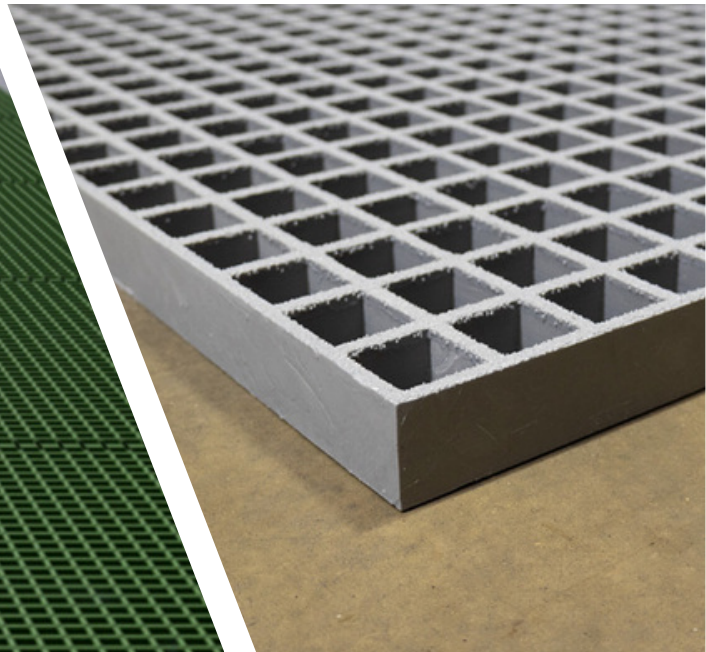

NEW! COBAGRIP® GRATING
GRP grating for platforms, walkways,
flooring and covers

- Made from tough, hard-wearing GRP with a grit surface for excellent slip resistance.
- A high-quality flooring option that offers a credible alternative to steel mesh grating.
- The quartz crystal-bonded top surface provides extreme durability and high slip resistance.
- Perfect for high-traffic areas or demanding, corrosive environments.
- Half the weight of steel solutions, making it easy to install with no ongoing maintenance.
- M-type, C-type and L-type clip accessories available for secure installation on edges.
- Manufactured from Type O, Orthophthalic Polyester resin, ensuring high performance and durability.
- Strong bi-directional properties allow the product to be used in various applications, making it more versatile.
- Slip test to EN 16165:2021 Annex B.
- Fire tested to EN 13501-1:2018.
- The paint pigment used in the product complies with ASTM E1645- 01, ensuring the product is safe and reduces the risk of lead exposure to meet regulatory standards.
- Product height: 25 mm, 38 mm and 50 mm.

Size	2000mm x 1000mm x	Green	Grey	Yellow
25mm		GRP040001G	GRP060001G	GRP070001G
3000mm x 1000mm x 25mm		GRP040002G	GRP060002G	GRP070002G
3660mm x 1220mm x 25mm		GRP040003G	GRP060003G	GRP070003G
2000mm x 1000mm x 38mm		GRP040004G	GRP060004G	GRP070004G
3000mm x 1000mm x 38mm		GRP040005G	GRP060005G	GRP070005G
3660mm x 1220mm x 38mm		GRP040006G	GRP060006G	GRP070006G
2000mm x 1000mm x 50mm		GRP040007G	GRP060007G	GRP070007G
3000mm x 1000mm x 50mm		GRP040008G	GRP060008G	GRP070008G
3660mm x 1220mm x 50mm		GRP040009G	GRP060009G	GRP070009G