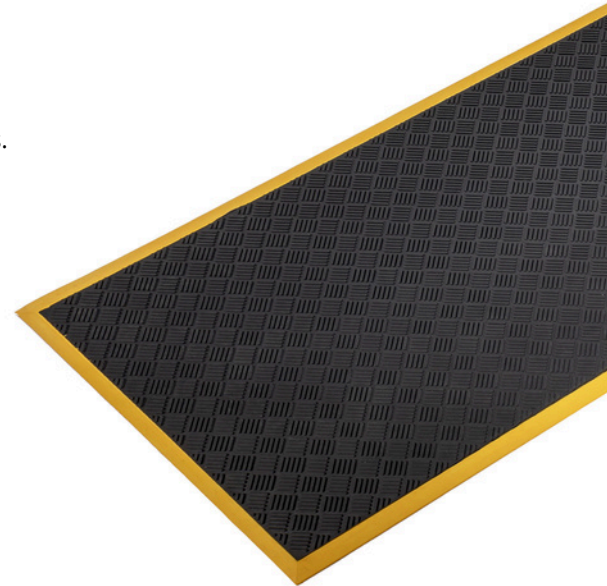

NEW!

WORKSAFE SENSO

A heavy-duty anti-fatigue mat for industrial workstations

- Anti-fatigue capabilities for maximum comfort while standing.
- Elliptical backing provides fatigue relief and prevents slipping.
- Manufactured from nitrile rubber for durability in industrial environments.
- Resistant to oils and chemicals, ideal for oily workstations.
- Perfect for employees standing while working at machine tools.
- The top surface offers excellent slip resistance.
- The yellow edge serves as a visual warning to avoid tripping hazards.
- Product Height: 18mm.

Size
0.9m x 1.8m

Black with yellow borders
WPS010702

Typical Applications

A heavy-duty anti-fatigue mat for industrial workstations

Environmental Resistance

Suitable for wet and dry environments

Material

35.7% Nitrile Rubber